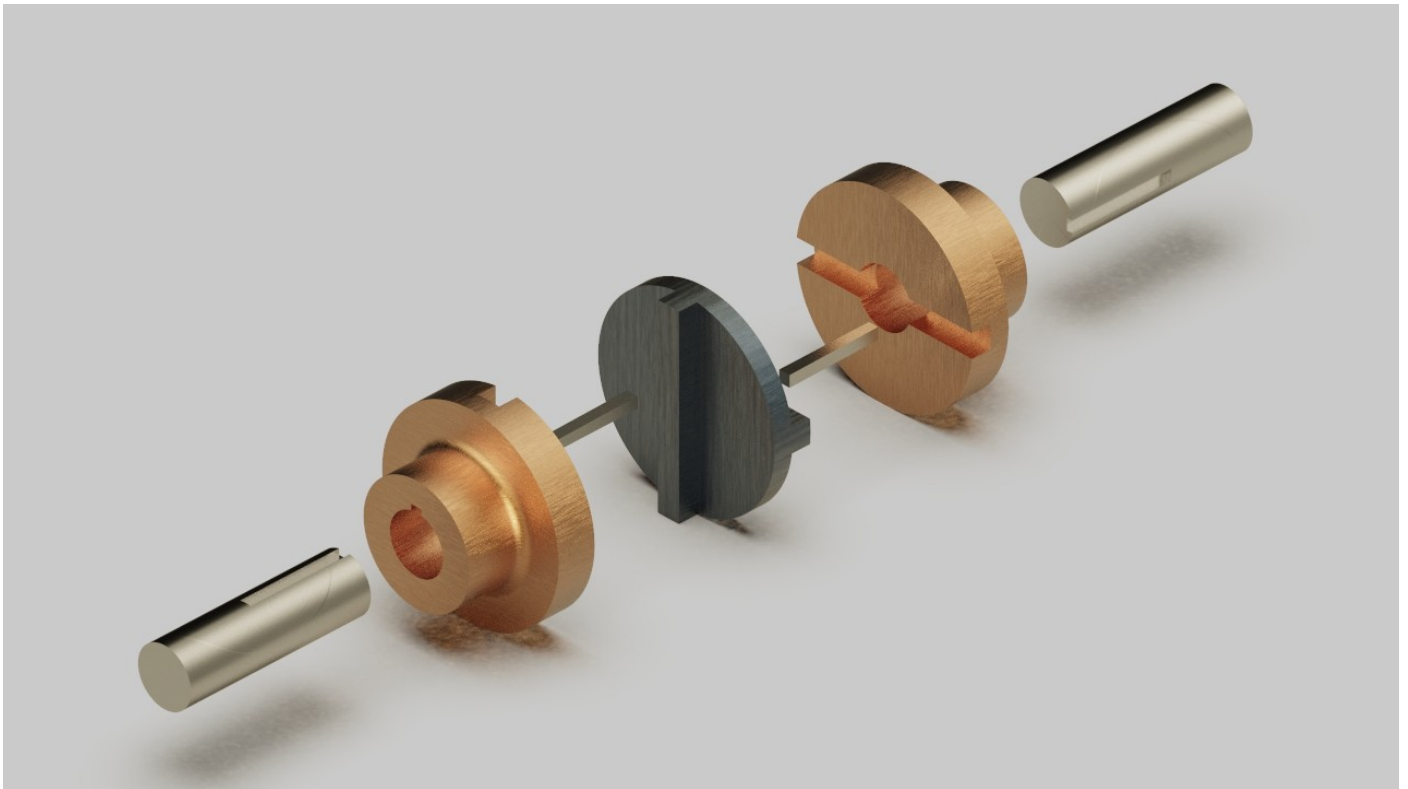

GIUNTO OLDHAM

5	FLANGE_SUBASSEM BLY	2
4	FLANGE	2
3	SHAFT	2
2	KEY	2
1	DISC	1
PC NO	PART NAME	QTY

BASEERAH INSTITUTE		
Author: Furqan	3rd Angle Projection	Code: ogn22
Approved by:	Sheet 1 of 3	Units: MM